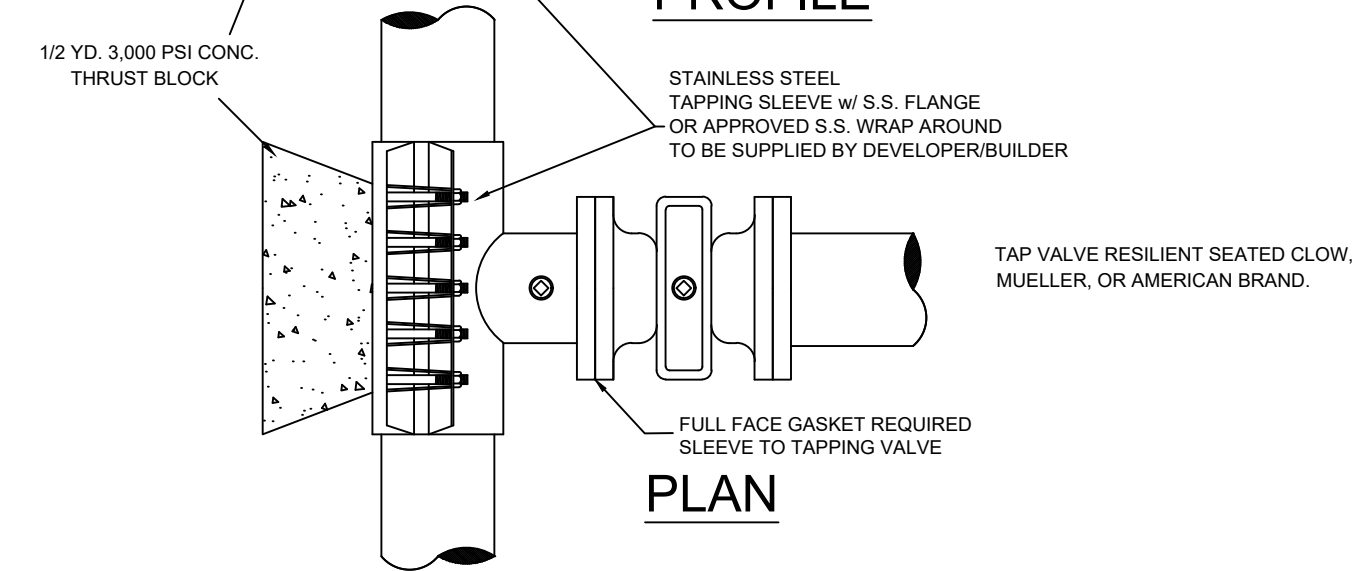

PROFILE

PLAN

**REUSE WATER
WET TAP SLEEVE & TAP VALVE**

NOT TO SCALE

LEESBURG
The Lakefront City

**City of Leesburg
Standard Details**

2024

Detail R-5